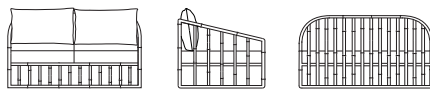

## Foxy Collection

DIMENSIONS (mm)

Armchair  
W 660 x D 760 x H 830 (SH 460)

2 Seat Sofa  
W 1200 x D 760 x H 830 (SH 460)

3 Seat Sofa  
W 1820 x D 800 x H 830 (SH 460)

Casual Dining Chair  
W 640 x D 690 x H 860 (SH 510)

## Bella Collection

DIMENSIONS (mm)

Armchair  
W 745 x D 780 x H 830 (SH 460)

2 Seat Sofa  
W 1400 x D 780 x H 830 (SH 460)

3 Seat Sofa  
W 2100 x D 780 x H 830 (SH 460)