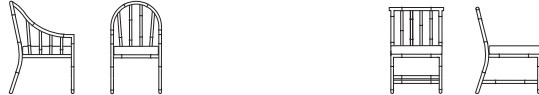

## Foxy Collection

DIMENSIONS (mm)

Armchair  
W 660 x D 760 x H 830 (SH 460)

2 Seat Sofa  
W 1200 x D 760 x H 830 (SH 460)

3 Seat Sofa  
W 1820 x D 800 x H 830 (SH 460)

Casual Dining Chair  
W 640 x D 690 x H 860 (SH 510)

Low Back Dining Chair  
W 490 x D 570 x H 810 (SH 460)