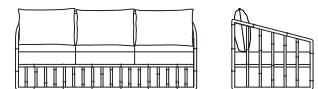

## Foxy Collection

DIMENSIONS (mm)

Armchair  
W 660 x D 760 x H 830 (SH 460)

2 Seat Sofa  
W 1200 x D 760 x H 830 (SH 460)

3 Seat Sofa  
W 1820 x D 800 x H 830 (SH 460)

Casual Dining Chair  
W 640 x D 690 x H 860 (SH 510)

## Bella Collection

DIMENSIONS (mm)

Armchair  
W 745 x D 780 x H 830 (SH 460)

2 Seat Sofa  
W 1400 x D 780 x H 830 (SH 460)

3 Seat Sofa  
W 2100 x D 780 x H 830 (SH 460)

## Coffee Tables

DIMENSIONS (mm)

Round Coffee Table  
W 800 x D 800 x H 410

Rectangle Coffee Table  
W 1200 x D 700 x H 380

Square Coffee Table  
W 800 x D 800 x H 410

Side Table  
W 550 x D 550 x H 650

*\*line drawings are not absolute representations of product sizes and designs*